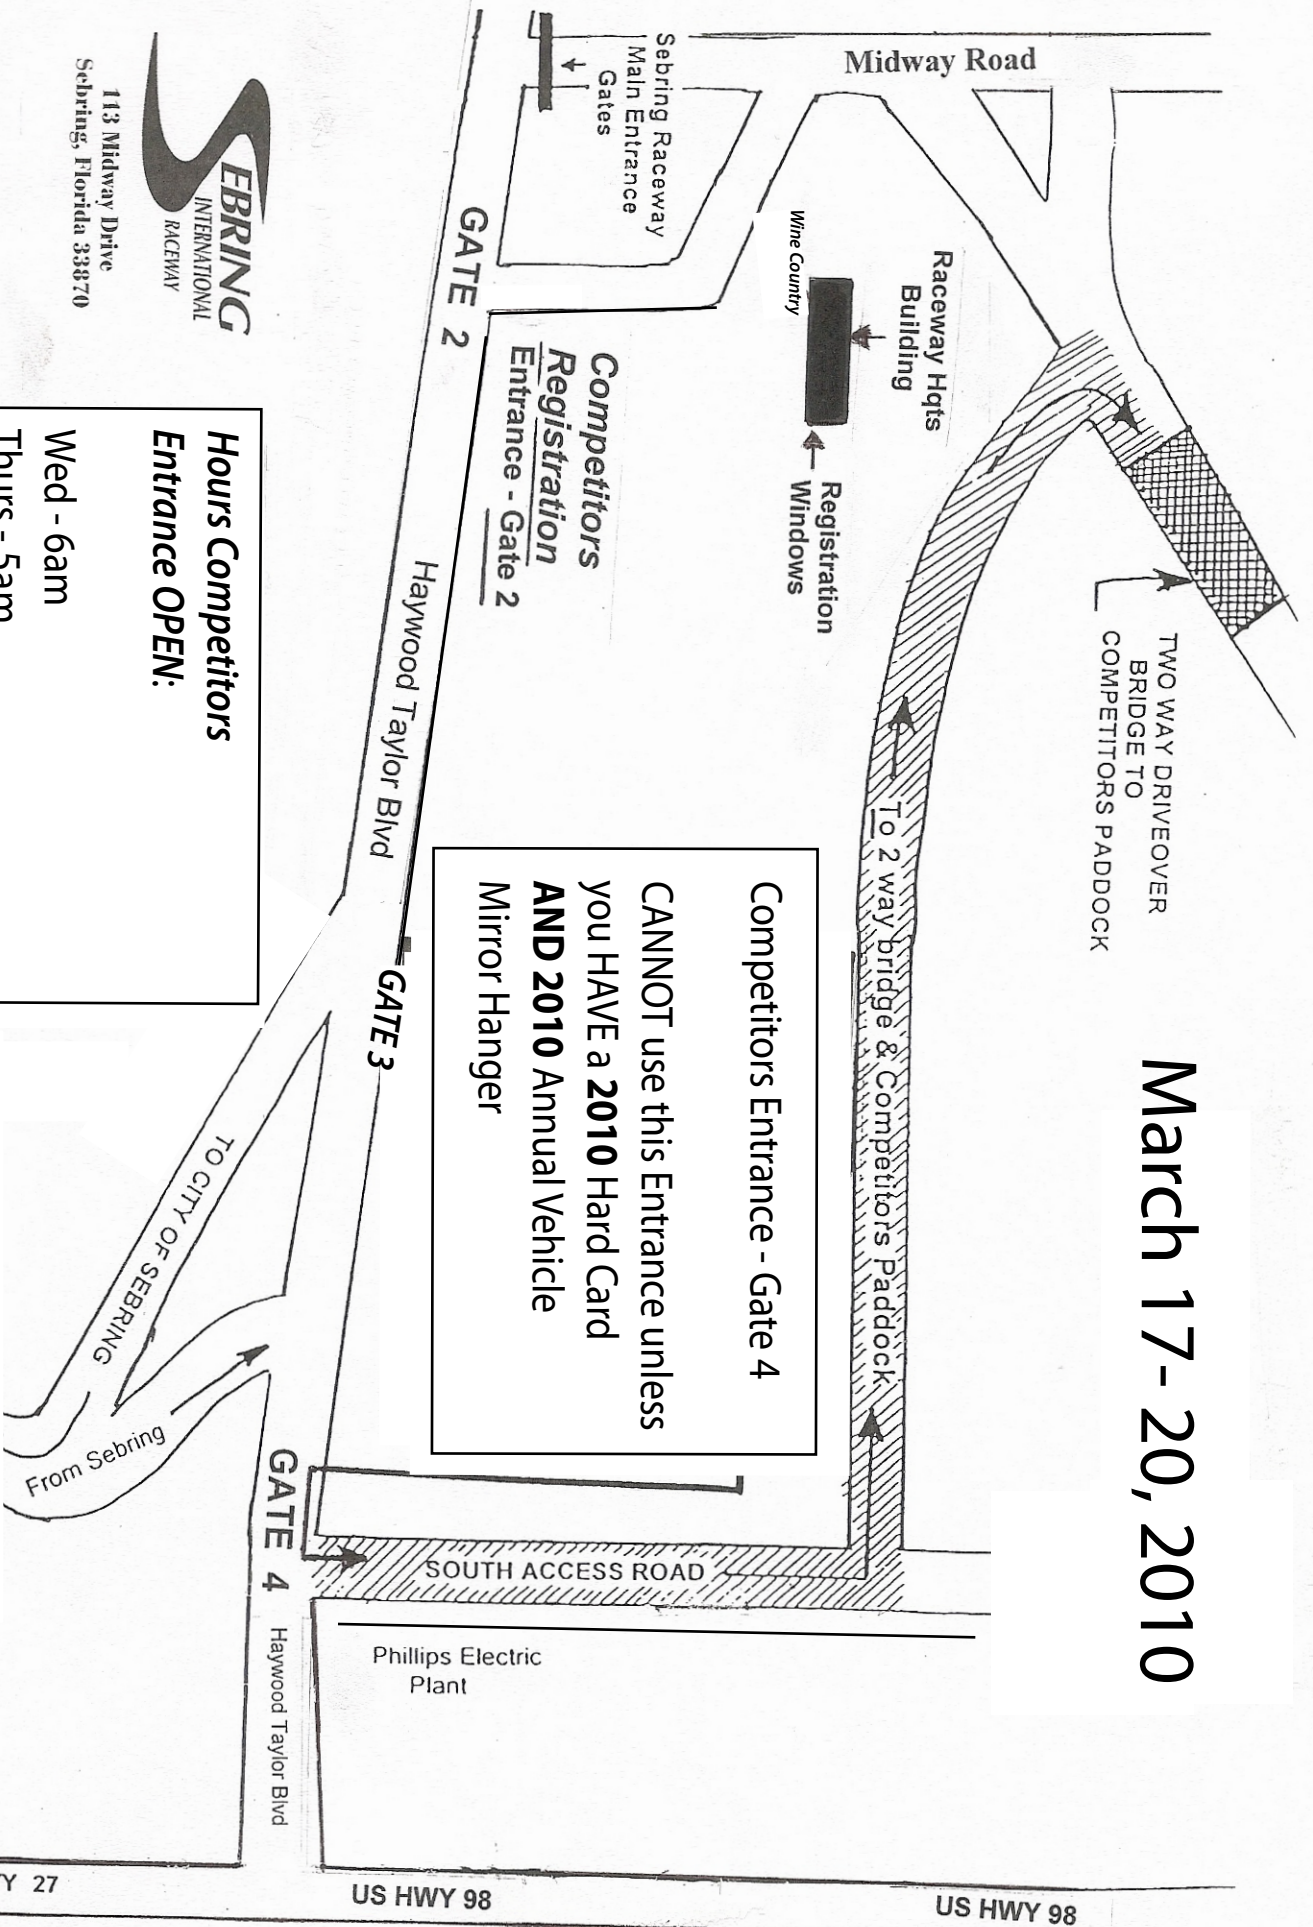

March 17-20, 2010

Competitors Entrance - Gate 4

CANNOT use this Entrance unless you HAVE a 2010 Hard Card AND 2010 Annual Vehicle Mirror Hanger

Hours Competitors Entrance OPEN:

Wed - 6am
 Thurs - 5am
 Friday - 5am
 SAT - 5am - ONLY to Traffic Coming FROM HWY 98